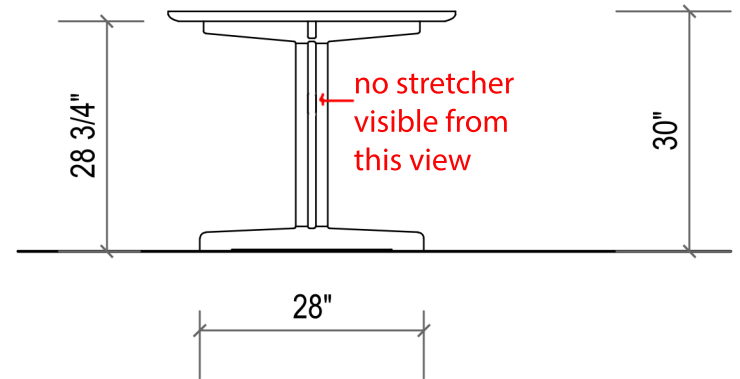

TABLE PLAN

1/2" = 1'-0"

EDGE PROFILE

3" = 1'-0"

SIDE VIEW

1/2" = 1'-0"

FRONT VIEW

1/2" = 1'-0"